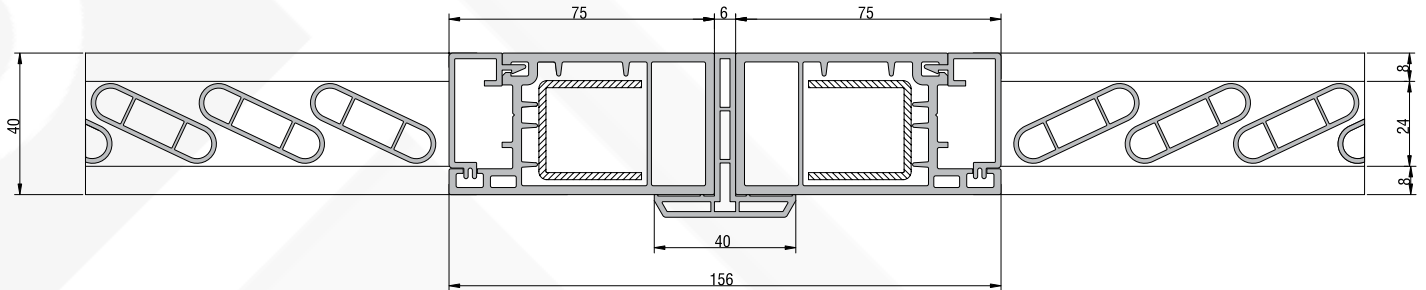

SHUTTER BLADE
21601 - 03000 : WHITE

SHUTTER BLADE
R 21601-03003 : ROBLE

SHUTTER BLADE BEAD
21601 - 04000 : WHITE

SHUTTER BLADE BEAD
R 21601-04003 : ROBLE

Re-inforcement Profile

SASH - MULLION
Code : 34022 - 12001
Thickness : 1.2 mm

Shutter

SHUTTER SASH - T PROFILE INSTALLATION

SASH - SHUTTER BLADE INSTALLATION

SASH - SHUTTER BLADE INSTALLATION

SHUTTER - MULLION
INSTALLATION