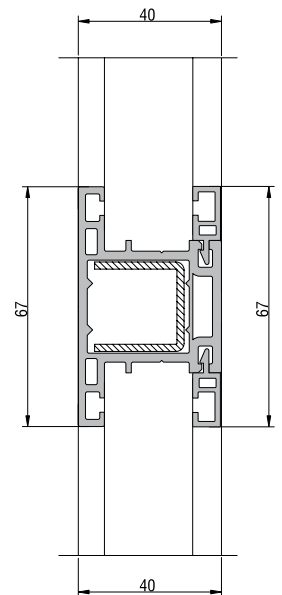

MULLION PROFILE
21601 - 02000 : WHITE

MULLION PROFILE
R 21601-02003 : ROBLE

T PROFILE
21601 - 06000 : WHITE

T PROFILE
R 21601-06003 : ROBLE

SASH COVER PROFILE
21601 - 05000 : WHITE

SASH COVER PROFILE
R 21601-05003 : ROBLE

SHUTTER BLADE
21601 - 03000 : WHITE

SHUTTER BLADE
R 21601-03003 : ROBLE

SHUTTER BLADE BEAD
21601 - 04000 : WHITE

SHUTTER BLADE BEAD
R 21601-04003 : ROBLE

Re-inforcement Profile

SASH - MULLION
Code : 34022 - 12001
Thickness : 1.2 mm

Shutter

SHUTTER SASH - T PROFILE INSTALLATION

SASH - SHUTTER BLADE INSTALLATION

SASH - SHUTTER BLADE INSTALLATION

SHUTTER - MULLION
INSTALLATION