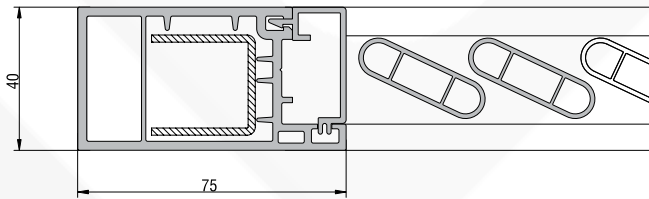

SHUTTER BLADE
21601 - 03000 : WHITE

SHUTTER BLADE
R 21601-03003 : ROBLE

SHUTTER BLADE BEAD
21601 - 04000 : WHITE

SHUTTER BLADE BEAD
R 21601-04003 : ROBLE

Re-inforcement Profile

SASH - MULLION
Code : 34022 - 12001
Thickness : 1.2 mm

Shutter

SHUTTER SASH - T PROFILE INSTALLATION

SASH - SHUTTER BLADE INSTALLATION

SASH - SHUTTER BLADE INSTALLATION

SHUTTER - MULLION
INSTALLATION