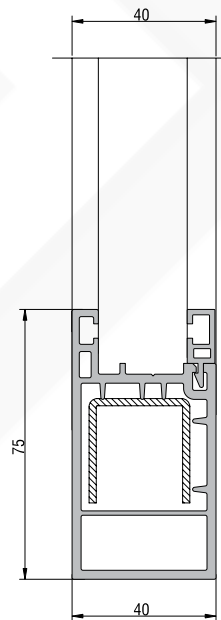

SHUTTER SASH - T PROFILE INSTALLATION

SASH - SHUTTER BLADE INSTALLATION